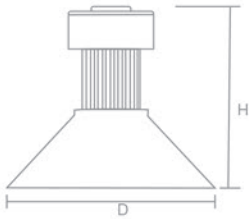

Item No.	Wattage	Lumen	LED Type	Material	Size(DxH)
GR1218	30W	2400lm	COB	Alu.	φ45×34mm
GR1218	50W	4000lm	COB	Alu.	φ45×37mm
GR1218	70W	5600lm	COB	Alu.	φ50×43mm
GR1218	80W	6400lm	COB	Alu.	φ50×43mm
GR1218	100W	8000lm	COB	Alu.	φ50×47mm
GR1218	3x50W	12000lm	COB	Alu.	φ50×47.7mm
GR1218	4x50W	16000lm	COB	Alu.	φ50×55mm