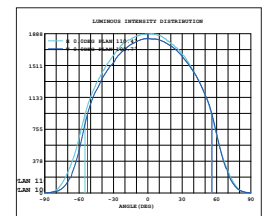

Item No.	Wattage	Lumen	LED Type	Material	Size(LxWxH)
GR1048	10W	750lm	12PCS SMD2835	Alu.	100x26.8x110mm
GR1048	20W	1500lm	30PCS SMD2835	Alu.	116.5x28x130.5mm
GR1048	30W	2250lm	36PCS SMD2835	Alu.	145x35.8x170mm
GR1048	50W	3800lm	64PCS SMD2835	Alu.	201x38.5x240.5mm