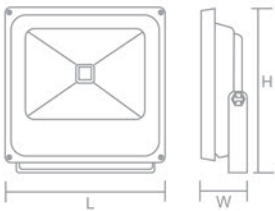

Item No.	Wattage	Light Color	LED Type	Material	Size(LxWxH)
GR1022	10W	RGB	COB	Alu.	119.7×127×36.5mm
GR1022	20W	RGB	COB	Alu.	188×203×45mm
GR1022	30W	RGB	COB	Alu.	225×245×50mm
GR1022	50W	RGB	COB	Alu.	285×300×70mm