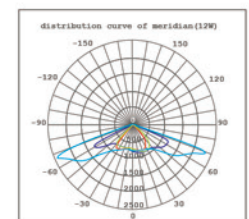

Application:

Available color:

Feature

- Integrated design, using the alloy material as the main structure, has a good rust and corrosion protection function.
- Use solar power, no cable, convenient installation.
- Using lithium iron phosphate battery to extend the service life.
- Charging time:3 or 4 hours, working time:3 rainy days.

Item No.	Wattage	Lumen	Battery	Material	Size(LxWxH)
GR1118A	5W	550lm	4AH	Alu.	330×243×35mm
GR1118A	8/12W	880/1320lm	6AH	Alu.	505×295×70mm
GR1118A	15W	1650lm	10AH	Alu.	780×295×44mm
GR1118A	18W	1980lm	15AH	Alu.	920×295×44mm
GR1118B	20W	2200lm	18AH	Alu.	1136×295×44mm
GR1118B	30W	3300lm	21AH	Alu.	1136×295×44mm
GR1118B	40W	4400lm	24AH	Alu.	1136×295×44mm
GR1118B	50W	5500lm	36AH	Alu.	1136×420×44mm
GR1118B	60W	6600lm	42AH	Alu.	1136×420×44mm