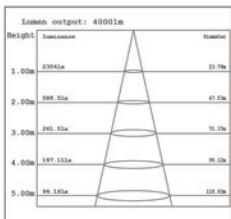

Item No.	Wattage	Lumen	LED Type	Material	Size(DxH)
GR1218	30W	2400lm	COB	Alu.	φ45×34mm
GR1218	50W	4000lm	COB	Alu.	φ45×37mm
GR1218	70W	5600lm	COB	Alu.	φ50×43mm
GR1218	80W	6400lm	COB	Alu.	φ50×43mm
GR1218	100W	8000lm	COB	Alu.	φ50×47mm
GR1218	3x50W	12000lm	COB	Alu.	φ50×47.7mm
GR1218	4x50W	16000lm	COB	Alu.	φ50×55mm