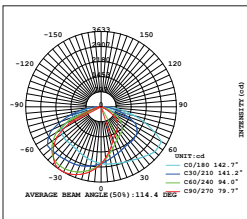

### Feature

- Fashionable and modern appearance.
- Better heat radiation systems.
- Toughened glass, high strength, impact resistance.
- high refraction index anodized aluminum.

| Item No. | Wattage | Lumen       | LED Type               | Material | Size(LxWxH)   |
|----------|---------|-------------|------------------------|----------|---------------|
| GR1138   | 60W     | 120-145lm/w | 64PCS PHILIPS SMD3030  | Alu.     | 641x241x114mm |
| GR1138   | 75W     | 120-145lm/w | 96PCS PHILIPS SMD3030  | Alu.     | 641x241x114mm |
| GR1138   | 100W    | 120-145lm/w | 120PCS PHILIPS SMD3030 | Alu.     | 738x289x116mm |
| GR1138   | 120W    | 120-145lm/w | 144PCS PHILIPS SMD3030 | Alu.     | 738x289x116mm |
| GR1138   | 150W    | 120-145lm/w | 192PCS PHILIPS SMD3030 | Alu.     | 922x360x144mm |
| GR1138   | 180W    | 120-145lm/w | 192PCS PHILIPS SMD3030 | Alu.     | 922x360x144mm |