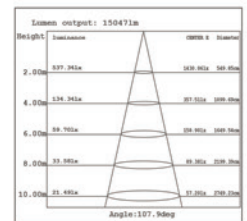

Feature

- New design module Led street lamp.
- Save electricity bill. Replace HPS.
- Maintenance-free. Extremely long life reduces re-lamp frequency.
- Enhanced safety. With a superior optical control, LED road lighting fixtures efficiently generates uniform white light, and will enhanced the safety of street.
- Durable housing. Rugged die-cast aluminum, scratch and fade resistant.
- No Hazardous Emissions. No UV or IR Radiation.

Item No.	Wattage	Lumen	LED Type	Material	Size(LxWxH)
GR1112	30W	3600lm	SMD3030	Alu.	496×218×70mm
GR1112	60W	7200lm	SMD3030	Alu.	613×270×70mm
GR1112	90W	10800lm	SMD3030	Alu.	703×293×70mm
GR1112	120W	14400lm	SMD3030	Alu.	703×293×70mm
GR1112	150W	18000lm	SMD3030	Alu.	803×310×70mm