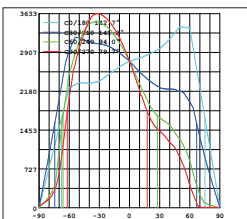

### Feature

- Fashionable and modern appearance.
- Better heat radiation systems.
- Toughened glass, high strength, impact resistance.
- high refraction index anodized aluminum.

| Item No. | Wattage | Lumen       | LED Type               | Material | Size(LxWxH)   |
|----------|---------|-------------|------------------------|----------|---------------|
| GR1138   | 60W     | 120-145lm/w | 64PCS PHILIPS SMD3030  | Alu.     | 641x241x114mm |
| GR1138   | 75W     | 120-145lm/w | 96PCS PHILIPS SMD3030  | Alu.     | 641x241x114mm |
| GR1138   | 100W    | 120-145lm/w | 120PCS PHILIPS SMD3030 | Alu.     | 738x289x116mm |
| GR1138   | 120W    | 120-145lm/w | 144PCS PHILIPS SMD3030 | Alu.     | 738x289x116mm |
| GR1138   | 150W    | 120-145lm/w | 192PCS PHILIPS SMD3030 | Alu.     | 922x360x144mm |
| GR1138   | 180W    | 120-145lm/w | 192PCS PHILIPS SMD3030 | Alu.     | 922x360x144mm |