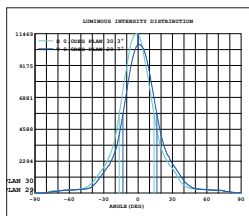

Item No.	Wattage	Lumen	LED Type	Material	Size(LxWxH)
GR1049	50W	≥ 115lm	SANAN3030	Alu.	240x50x235mm
GR1049	100W	≥ 115lm	SANAN3030	Alu.	290x50x275mm
GR1049	150W	≥ 115lm	SANAN3030	Alu.	325x50x320mm
GR1049	200W	≥ 115lm	SANAN3030	Alu.	365x50x355mm