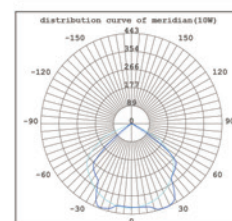

Feature

1. Fashion unique design.
   - Ultra-compact size, much smaller than traditional high bay lights.
   - Durable. Efficient cooling structure, much longer lifetime and quality of the high-power product is guaranteed.
   - Save electricity bill. Replace HPS or MH. Save over 50% on electricity bill of lighting.
   - Maintenance Free. Extremely long life reduces re-lamp frequency.
   - Excellent appearance. Rugged die-cast aluminum, scratch and fade resistant
2. Widely used.
3. Ideal for commercial or industrial lighting.

Application:

Available color:

Item No.	Wattage	Lumen	LED Type	Material	Size(LxWxH)
GR1221	100W	13000lm	105PCS SMD3030	Alu.	595×350×56mm
GR1221	150W	20000lm	165PCS SMD3030	Alu.	595×350×56mm
GR1221	180W	27000lm	190PCS SMD3030	Alu.	595×350×56mm
GR1221	240W	32000lm	240PCS SMD3030	Alu.	595×350×56mm
GR1221	300W	40000lm	330PCS SMD3030	Alu.	1160×350×56mm
GR1221	360W	54000lm	380PCS SMD3030	Alu.	1160×350×56mm
GR1221	480W	64000lm	480PCS SMD3030	Alu.	1160×350×56mm