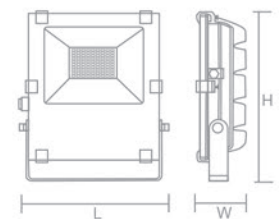

*Max. 10m

*Delay time 3-300sec (adjustable)

*Detective Range 180°

Item No.	Wattage	Lumen	LED Type	Material	Size(LxWxH)
GR1012A	10/W	800/1600lm	SMD2835/DOB	Alu.	135×45×160mm
GR1012A	30W	2400lm	SMD2835/DOB	Alu.	195×65×225mm
GR1012A	50/70W	4000/6400lm	SMD2835/DOB	Alu.	230×65×275mm
GR1012A	100W	8000lm	SMD2835/DOB	Alu.	280×85×350mm
GR1012A	150/200W	12000/16000lm	SMD2835/DOB	Alu.	330×85×440mm
GR1012A	250W	20000lm	SMD2835	Alu.	330×85×440mm
GR1012B	30W PIR	2400lm	SMD2835/DOB	Alu.	195×65×225mm
GR1012B	50/70W PIR	4000/5600lm	SMD2835/DOB	Alu.	230×65×275mm
GR1012B	100W PIR	8000lm	SMD2835/DOB	Alu.	280×85×350mm
GR1012B	150/200W PIR	12000/16000lm	SMD2835/DOB	Alu.	330×85×440mm
GR1012B	250W PIR	20000lm	SMD2835	Alu.	330×85×440mm