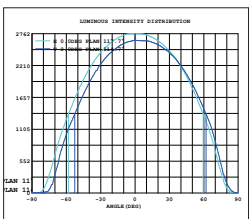

Item No.	Wattage	Lumen	LED Type	Material	Size(LxWxH)
GR1047	10W	800lm	SMD2835	Alu.	102.75x24x82.75mm
GR1047	20W	1600lm	SMD2835	Alu.	121x23x95mm
GR1047	30W	2400lm	SMD2835	Alu.	159.25x25.95x121.75mm
GR1047	50W	4000lm	SMD2835	Alu.	205.47x33.50x159.67mm
GR1047	100W	8000lm	SMD2835	Alu.	269.74x33.49x209.74mm
GR1047	120W	9600lm	SMD2835	Alu.	298x36x231mm
GR1047	150W	12000lm	SMD2835	Alu.	298x36x231mm
GR1047	200W	16000lm	SMD2835	Alu.	379.81x43.52x279.81mm
GR1047	300W	24000lm	SMD2835	Alu.	460.20x43.52x338.94mm