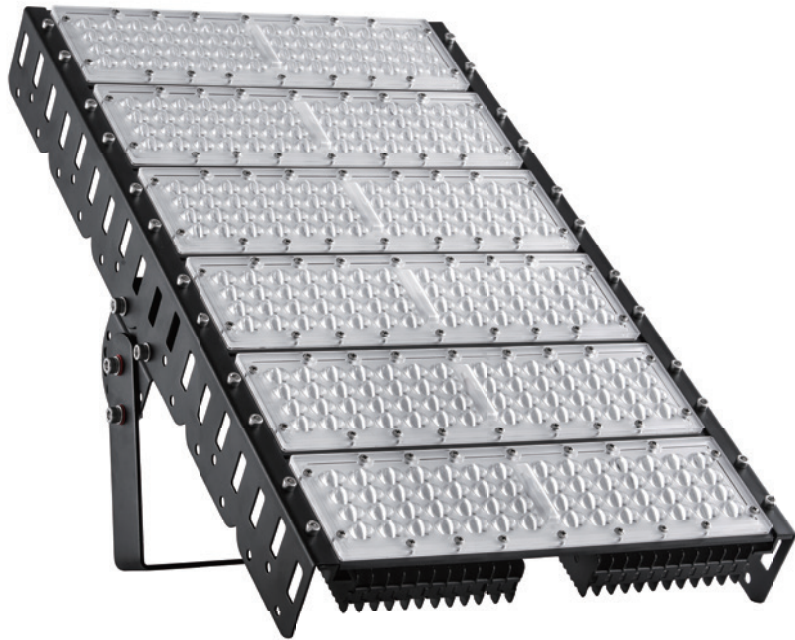

Feature

- Modular design.
- Using 1070 pure aluminum material, good heat dissipation, lighter weight, extend the service life of the light source.
- Multi lens design.
- 180 degree adjustable bracket, 13 angle adjustment point.