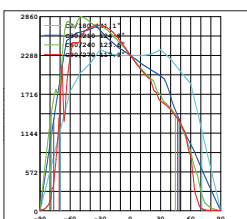

Item No.	Wattage	Lumen	LED Type	Material	Size(LxWxH)
GR1142	80W	120-145lm/w	SMD3030/5050	Alu.	550x250x125mm
GR1142	100W	120-145lm/w	SMD3030/5050	Alu.	650x255x130mm
GR1142	120W	120-145lm/w	SMD3030/5050	Alu.	650x255x130mm