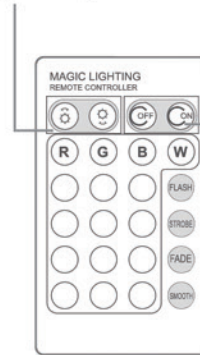

Application:

Available color:

Brightness/Speed Adjust

When it is in static monochrome mode, it can adjust the brightness to make it dimmable floodlight.

When it is in FLASH or FADE mode, it can adjust the speed.

ON Button

When the light is off, press it to turn it on.  
When the light is on, press it to suspend or continue.

Memory Function

The remote controller is with memory function, it can memorize and restore the setting of colour or mode before the power is off.