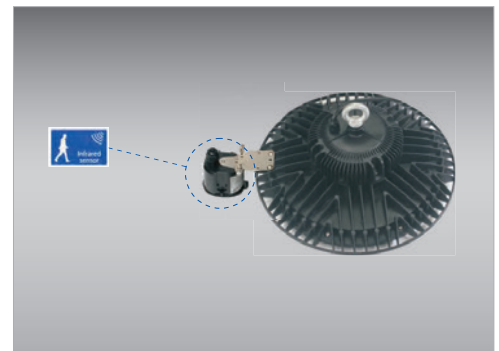

### Feature

- Fashion UFO Design.
- Ultra-compact size, much smaller than traditional high bay lights.
- Durable. Efficient cooling structure, much longer lifetime and quality of the high-power product is guaranteed.
- Save electricity bill. Replace HPS or MH. Save over 50% on electricity bill of lighting.
- Maintenance Free. Extremely long life reduces re-lamp frequency.
- Excellent appearance. Rugged die-cast aluminum, scratch and fade resistant Widely used.
- Ideal for commercial or industrial lighting.