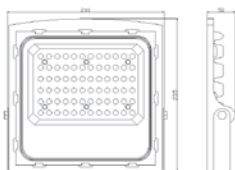

Item No.	Wattage	Lumen	LED Type	Material	Size(LxWxH)
GR1049	50W	≥ 115lm	SANAN3030	Alu.	240x50x235mm
GR1049	100W	≥ 115lm	SANAN3030	Alu.	290x50x275mm
GR1049	150W	≥ 115lm	SANAN3030	Alu.	325x50x320mm
GR1049	200W	≥ 115lm	SANAN3030	Alu.	365x50x355mm