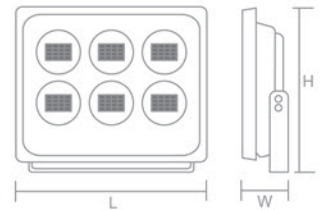

Item No.	Wattage	Lumen	LED Type	Material	Size(LxWxH)
GR1021	100W	8000lm	COB	Alu.	425×320×105mm
GR1021	200W	16000lm	COB	Alu.	435×320×110mm
GR1021	300W	24000lm	COB	Alu.	455×320×190mm
GR1021	400W	32000lm	COB	Alu.	560×320×200mm
GR1021	500W	40000lm	COB	Alu.	670×320×200mm
GR1021	600W	48000lm	COB	Alu.	800×320×200mm