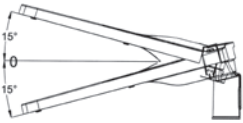

Item No.	Wattage	Lumen	LED Type	Material	Size(LxWxH)
GR1143	30W	120-145lm/w	SMD3030	Alu.	577*232.6*103.2mm
GR1143	40W	120-145lm/w	SMD3030	Alu.	577*232.6*103.2mm
GR1143	50W	120-145lm/w	SMD3030	Alu.	577*232.6*103.2mm
GR1143	60W	120-145lm/w	SMD3030	Alu.	577*232.6*103.2mm
GR1143	80W	120-145lm/w	SMD3030	Alu.	627*271.5*103.2mm
GR1143	100W	120-145lm/w	SMD3030	Alu.	627*271.5*103.2mm
GR1143	120W	120-145lm/w	SMD3030	Alu.	768*301*103.5mm
GR1143	150W	120-145lm/w	SMD3030	Alu.	768*301*103.5mm
GR1143	200W	120-145lm/w	SMD3030	Alu.	768*301*103.5mm