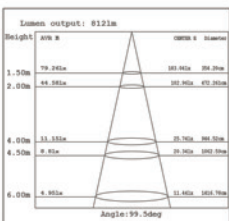

| Item No. | Wattage | Lumen         | LED Type | Material | Size(LxWxH)   |
|----------|---------|---------------|----------|----------|---------------|
| GR1030   | 30W     | 1950-2100lm   | 2835LED  | Alu.     | 730x180x285mm |
| GR1030   | 50W     | 3250-3500lm   | 2835LED  | Alu.     | 450x220x370mm |
| GR1030   | 100W    | 6500-7000lm   | 2835LED  | Alu.     | 515x305x245mm |
| GR1030   | 150W    | 9750-10500lm  | 2835LED  | Alu.     | 405x355x280mm |
| GR1030   | 200W    | 13000-14000lm | 2835LED  | Alu.     | 400x330x330mm |

| Item No. | Wattage | Lumen   | Material | LED Type | Size(LxWxH)  |
|----------|---------|---------|----------|----------|--------------|
| GR1013A  | 10W     | 800lm   | Alu.     | SMD5730  | 112×30×105mm |
| GR1013A  | 20W     | 1600lm  | Alu.     | SMD5730  | 135×36×115mm |
| GR1013A  | 30W     | 2400lm  | Alu.     | SMD5730  | 185×44×155mm |
| GR1013A  | 50W     | 4000lm  | Alu.     | SMD5730  | 230×45×195mm |
| GR1013A  | 100W    | 8000lm  | Alu.     | SMD5730  | 285×55×240mm |
| GR1013A  | 150W    | 12000lm | Alu.     | SMD5730  | 345×70×280mm |
| GR1013A  | 200W    | 16000lm | Alu.     | SMD5730  | 425×80×325mm |
| GR1013A  | 400W    | 32000lm | Alu.     | SMD5730  | 595×95×475mm |