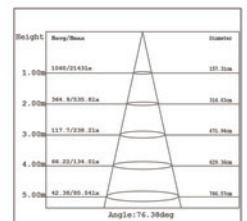

| Item No. | Wattage | Lumen   | LED Type    | Size(LxWxH)   |
|----------|---------|---------|-------------|---------------|
| GR1411   | 60W     | 4800lm  | COB/SMD2835 | 350x265x230mm |
| GR1411   | 80W     | 6400lm  | COB/SMD2835 | 350x265x230mm |
| GR1411   | 120W    | 9600lm  | COB/SMD2835 | 350x265x270mm |
| GR1411   | 150W    | 12000lm | COB/SMD2835 | 350x265x270mm |