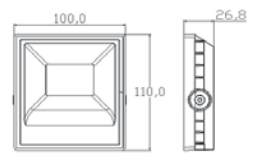

Feature

- Ultra-thin design and the shape is unique.
- Alu die casting material and high-tech spraying technology, never rust, never corrosion.
- Using new technology to ensure the integrity of the fixture is good, reliable sealing, waterproof.
- Heat dissipation quickly, long life.

Available color: