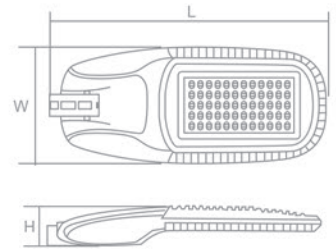

Application:

Available color:

Feature

- Fashionable and modern appearance.
- Better heat radiation systems.
- Toughened glass, high strength, impact resistance.
- high reflection index anodized aluminum.

Item No.	Wattage	Lumen	LED Type	Material	Size(LxWxH)
GR1127	50W	5500lm	3535 CREE	Alu.	645×265×125mm
GR1127	80W	8800lm	3535 CREE	Alu.	645×265×125mm
GR1127	120W	13200lm	3535 CREE	Alu.	775×320×140mm
GR1127	150W	16500lm	3535 CREE	Alu.	775×320×140mm