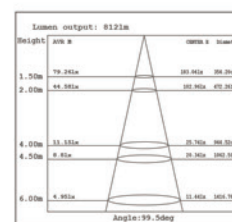

Feature

1. Fashion unique design.
   - Ultra-compact size, much smaller than traditional high bay lights.
   - Durable. Efficient cooling structure, much longer lifetime and quality of the high-power product is guaranteed.
   - Save electricity bill. Replace HPS or MH. Save over 50% on electricity bill of lighting.
   - Maintenance Free. Extremely long life reduces re-lamp frequency.
   - Excellent appearance. Rugged die-cast aluminum, scratch and fade resistant
2. Widely used.
3. Ideal for commercial or industrial lighting.

Application:

Available color:

Item No.	Wattage	Lumen	LED Type	Material	Size(LxWxH)
GR1221	100W	13000lm	105PCS SMD3030	Alu.	595×350×56mm
GR1221	150W	20000lm	165PCS SMD3030	Alu.	595×350×56mm
GR1221	180W	27000lm	190PCS SMD3030	Alu.	595×350×56mm
GR1221	240W	32000lm	240PCS SMD3030	Alu.	595×350×56mm
GR1221	300W	40000lm	330PCS SMD3030	Alu.	1160×350×56mm
GR1221	360W	54000lm	380PCS SMD3030	Alu.	1160×350×56mm
GR1221	480W	64000lm	480PCS SMD3030	Alu.	1160×350×56mm