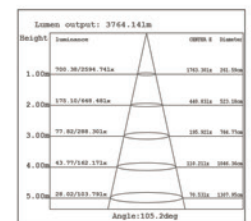

Feature

- Economy and compact design type.
- Save electricity bill. Replace HPS OR MH. Save over 50% on electricity bill of lighting.
- Maintenance Free. Extremely long life reduces re-lamp frequency.
- Durable housing. Rugged die-cast aluminum, scratch and fade resistant.
- Tempered and the frost Glass. Safe and extremely high light transmittance.
- No Hazardous Emissions. No UV or IR Radiation.

Item No.	Wattage	Lumen	LED Type	Material	Size(LxWxH)
GR1117	30W	2400lm	SMD3030	Alu.	496×218×70mm
GR1117	60W	4800lm	SMD3030	Alu.	613×270×70mm
GR1117	90W	7200lm	SMD3030	Alu.	703×293×70mm
GR1117	120W	9600lm	SMD3030	Alu.	703×293×70mm
GR1117	150W	12000lm	SMD3030	Alu.	803×310×70mm