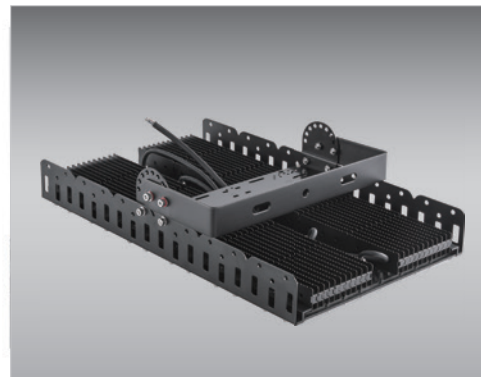

Application:

Available color:

Feature

- Modular design.
- Using 1070 pure aluminum material, good heat dissipation, lighter weight, extend the service life of the light source.
- Multi lens design.
- 180 degree adjustable bracket, 13 angle adjustment point.