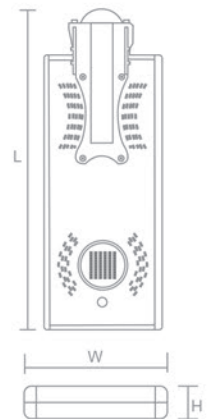

Feature

- Integrated design, using the alloy material as the main structure, has a good rust and corrosion protection function.
- Use solar power, no cable, convenient installation.
- Using lithium iron phosphate battery to extend the service life.
- Charging time:3 or 4 hours, working time:3 rainy days.

Item No.	Wattage	Lumen	Battery	Material	Size(LxWxH)
GR1118A	5W	550lm	4AH	Alu.	330×243×35mm
GR1118A	8/12W	880/1320lm	6AH	Alu.	505×295×70mm
GR1118A	15W	1650lm	10AH	Alu.	780×295×44mm
GR1118A	18W	1980lm	15AH	Alu.	920×295×44mm
GR1118B	20W	2200lm	18AH	Alu.	1136×295×44mm
GR1118B	30W	3300lm	21AH	Alu.	1136×295×44mm
GR1118B	40W	4400lm	24AH	Alu.	1136×295×44mm
GR1118B	50W	5500lm	36AH	Alu.	1136×420×44mm
GR1118B	60W	6600lm	42AH	Alu.	1136×420×44mm