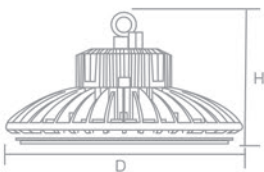

### Feature

- Fashion UFO Design.
- Ultra-compact size, much smaller than traditional high bay lights.
- Durable. Efficient cooling structure, much longer lifetime and quality of the high-power product is guaranteed.
- Save electricity bill. Replace HPS or MH. Save over 50% on electricity bill of lighting.
- Maintenance Free. Extremely long life reduces re-lamp frequency.
- Excellent appearance. Rugged die-cast aluminum, scratch and fade resistant Widely used.
- Ideal for commercial or industrial lighting.