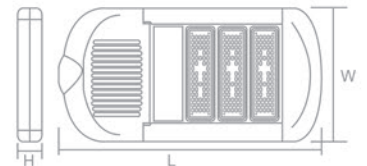

Feature

- Modular pluggable technology, on-site maintenance with simple tools.
- Good heat radiation systems.
- IP68, high waterproof rating.
- Intelligent constant current driver technology, extend the life of power supply.
- Good light distribution, uniform road lighting.

Item No.	Wattage	Lumen	Material	Size(LxWxH)
GR1120-A	40/50/60W	5200/6250/7200lm	Alu.	595×330×91mm
GR1120-B	80/100/120W	10400/12500/14400lm	Alu.	645×330×91mm
GR1120-C	120/150/180W	15600/18750/21600lm	Alu.	725×330×91mm
GR1120-D	160/200/240W	20800/25000/28800lm	Alu.	805×330×91mm
GR1120-E	200/250W	26000/31250lm	Alu.	885×330×91mm
	300W	36000lm	Alu.	985×330×91mm
GR1120-F	240/300/360W	31200/37500/43200lm	Alu.	1065×330×91mm
GR1120-G	280/350W	36400/43750lm	Alu.	1145×330×91mm