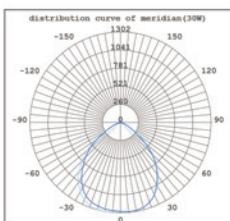

Item No.	Wattage	Light Color	LED Type	Material	Size(LxWxH)
GR1022	10W	RGB	COB	Alu.	119.7×127×36.5mm
GR1022	20W	RGB	COB	Alu.	188×203×45mm
GR1022	30W	RGB	COB	Alu.	225×245×50mm
GR1022	50W	RGB	COB	Alu.	285×300×70mm