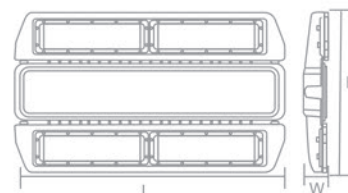

Item No.	Wattage	Lumen	LED Type	Material	Size(LxWxH)
GR1221	100W	13000lm	105PCS SMD3030	Alu.	595×350×56mm
GR1221	150W	20000lm	165PCS SMD3030	Alu.	595×350×56mm
GR1221	180W	27000lm	190PCS SMD3030	Alu.	595×350×56mm
GR1221	240W	32000lm	240PCS SMD3030	Alu.	595×350×56mm
GR1221	300W	40000lm	330PCS SMD3030	Alu.	1160×350×56mm
GR1221	360W	54000lm	380PCS SMD3030	Alu.	1160×350×56mm
GR1221	480W	64000lm	480PCS SMD3030	Alu.	1160×350×56mm