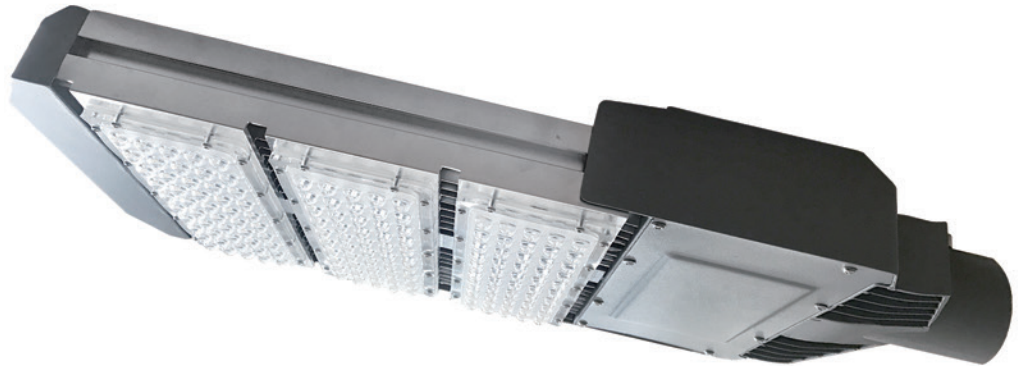

Feature

- Good heat radiation systems.
- Excellent lens design. Advanced and professional light distribution for street lighting.
- Save electricity bill. Replace HPS.
- No Hazardous Emissions. No UV or IR Radiation.