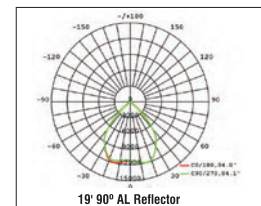

Item No.	Wattage	Lumen	LED Type	Material	Size(LxWxH)
GR1227	100W	> 12000lm	PHILIPS 3030 SMD	Alu.	280x50mm
GR1227	150W	> 18000lm	PHILIPS 3030 SMD	Alu.	337x50mm
GR1227	200W	> 24000lm	PHILIPS 3030 SMD	Alu.	400x50mm
GR1227	240W	> 28800lm	PHILIPS 3030 SMD	Alu.	400x50mm