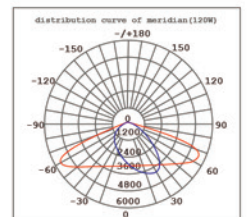

Item No.	Wattage	Lumen	LED Type	Material	Size(LxWxH)
GR1126	20W	2200lm	SMD2835	Alu.	330×128×58mm
GR1126	30W	3300lm	SMD2835	Alu.	370×140×58mm
GR1126	50W	5000lm	SMD2835	Alu.	430×175×58mm
GR1126	100W	10000lm	SMD2835	Alu.	580×230×83mm