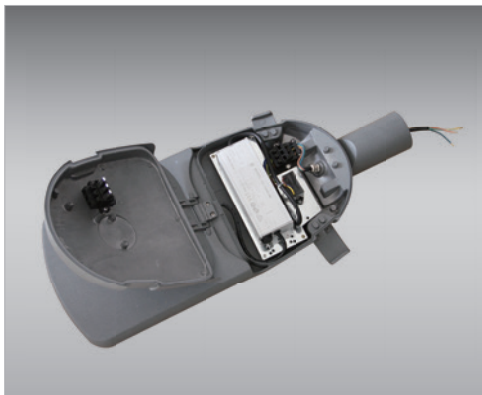

Item No.	Wattage	Lumen	LED Type	Material	Size(LxWxH)
GR1141	80W	120-145lm/w	SMD3030/5050	Alu.	590x255x120mm
GR1141	100W	120-145lm/w	SMD3030/5050	Alu.	675x260x130mm
GR1141	120W	120-145lm/w	SMD3030/5050	Alu.	675x260x130mm