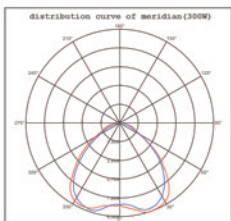

Application:

Available color:

Feature

- New compact design led Stadium lamp, Excellent appearance.
- Save electricity bill. Replace HPS OR MH. Save over 50% on electricity bill of lighting.
- Maintenance Free. Extremely long life reduces re-lamp frequency.
- Durable housing. Rugged die-cast aluminum, scratch and fade resistant.
- Tempered and the frost Glass. Safe and extremely high light transmittance.
- No Hazardous Emissions. No UV or IR Radiation.