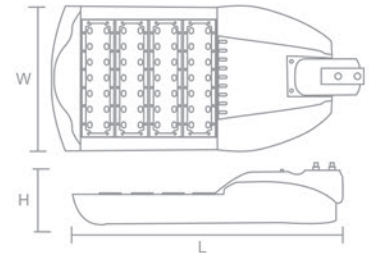

Feature

- New design module Led street lamp.
- Save electricity bill. Replace HPS.
- Maintenance-free. Extremely long life reduces re-lamp frequency.
- Enhanced safety. With a superior optical control, LED road lighting fixtures efficiently generates uniform white light, and will enhanced the safety of street.
- Durable housing. Rugged die-cast aluminum, scratch and fade resistant.
- No Hazardous Emissions. No UV or IR Radiation.

Item No.	Wattage	Lumen	LED Type	Material	Size(LxWxH)
GR1112	30W	3600lm	SMD3030	Alu.	496×218×70mm
GR1112	60W	7200lm	SMD3030	Alu.	613×270×70mm
GR1112	90W	10800lm	SMD3030	Alu.	703×293×70mm
GR1112	120W	14400lm	SMD3030	Alu.	703×293×70mm
GR1112	150W	18000lm	SMD3030	Alu.	803×310×70mm