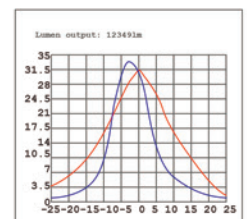

| Item No. | Wattage      | Lumen               | Material | Size(LxWxH)   |
|----------|--------------|---------------------|----------|---------------|
| GR1120-A | 40/50/60W    | 5200/6250/7200lm    | Alu.     | 595×330×91mm  |
| GR1120-B | 80/100/120W  | 10400/12500/14400lm | Alu.     | 645×330×91mm  |
| GR1120-C | 120/150/180W | 15600/18750/21600lm | Alu.     | 725×330×91mm  |
| GR1120-D | 160/200/240W | 20800/25000/28800lm | Alu.     | 805×330×91mm  |
| GR1120-E | 200/250W     | 26000/31250lm       | Alu.     | 885×330×91mm  |
|          | 300W         | 36000lm             | Alu.     | 985×330×91mm  |
| GR1120-F | 240/300/360W | 31200/37500/43200lm | Alu.     | 1065×330×91mm |
| GR1120-G | 280/350W     | 36400/43750lm       | Alu.     | 1145×330×91mm |