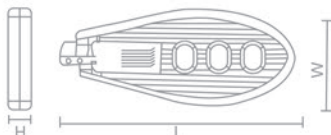

| Item No. | Wattage  | Lumen         | LED Type | Material | Size(LxWxH)   |
|----------|----------|---------------|----------|----------|---------------|
| GR1113   | 30/60W   | 2700/5400lm   | COB      | Alu.     | 500×214×85mm  |
| GR1113   | 80W      | 7200lm        | COB      | Alu.     | 520×224×85mm  |
| GR1113   | 120W     | 10800lm       | COB      | Alu.     | 720×280×112mm |
| GR1113   | 180W     | 16200lm       | COB      | Alu.     | 880×340×112mm |
| GR1114   | 30/60W   | 2700/5400lm   | COB      | Alu.     | 520×214×85mm  |
| GR1114   | 80/120W  | 7200/10800lm  | COB      | Alu.     | 700×214×85mm  |
| GR1114   | 150/180W | 13500/16200lm | COB      | Alu.     | 880×340×122mm |