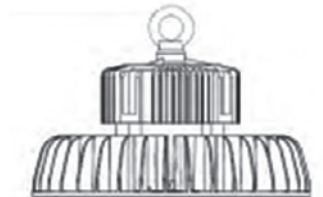

Item No.	Wattage	Lumen	LED Type	Material	Size(LxWxH)
GR1225	100W	100-130LM/W	SMD2835/3030	Alu.	260x162
GR1225	150W	100-130LM/W	SMD2835/3030	Alu.	260x191
GR1225	200W	100-130LM/W	SMD2835/3030	Alu.	290x190
GR1225	240W	100-130LM/W	SMD2835/3030	Alu.	290x190