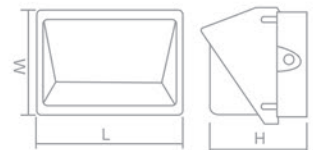

| Item No. | Wattage | Lumen   | LED Type    | Size(LxWxH)   |
|----------|---------|---------|-------------|---------------|
| GR1411   | 60W     | 4800lm  | COB/SMD2835 | 350x265x230mm |
| GR1411   | 80W     | 6400lm  | COB/SMD2835 | 350x265x230mm |
| GR1411   | 120W    | 9600lm  | COB/SMD2835 | 350x265x270mm |
| GR1411   | 150W    | 12000lm | COB/SMD2835 | 350x265x270mm |