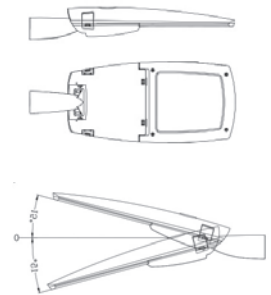

Feature

- Fashionable and modern appearance.
- Better heat radiation systems.
- Toughened glass, high strength, impact resistance.
- high reflection index anodized aluminum.

Application:

Available color:

Item No.	Wattage	Lumen	LED Type	Material	Size(LxWxH)
GR1139	60W	120-145lm/w	108PCS PHILIPS SMD3030	Alu.	790x360x190mm
GR1139	75W	120-145lm/w	108PCS PHILIPS SMD3030	Alu.	790x360x191mm
GR1139	96W	120-145lm/w	108PCS PHILIPS SMD3030	Alu.	790x360x192mm
GR1139	120W	120-145lm/w	192PCS PHILIPS SMD3030	Alu.	970x415x200mm
GR1139	150W	120-145lm/w	192PCS PHILIPS SMD3030	Alu.	970x415x200mm
GR1139	180W	120-145lm/w	192PCS PHILIPS SMD3030	Alu.	970x415x200mm