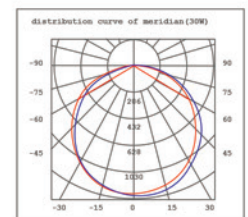

Feature

- Slim and compact design.
- Save electricity bill. Replace HPS and MH.
- Fashion appearance. Tempered Glass.
- Safe and extremely high light transmittance.
- The fixture with good heat sink system.

Application:

Available color:

Item No.	Wattage	Lumen	LED Type	Material	Size(LxWxH)
GR1017	10W	700lm	SMD5730	Alu.	112×31×84mm
GR1017	20W	1400lm	SMD5730	Alu.	138×38×179mm
GR1017	30W	2100lm	SMD5730	Alu.	184×46×223mm
GR1017	50W	3500lm	SMD5730	Alu.	283×59×231mm
GR1017	100W	7000lm	SMD5730	Alu.	287×78×340mm
GR1017	150W	10500lm	SMD5730	Alu.	425×10×325mm
GR1017-2	150W	10500lm	SMD5730	Alu.	425×10×325mm
GR1017	200W	14000lm	SMD5730	Alu.	425×10×325mm
GR1017-2	200W	14000lm	SMD5730	Alu.	425×10×325mm
GR1017	250W	17500lm	SMD5730	Alu.	442×90×398mm
GR1017	300W	21000lm	SMD5730	Alu.	442×90×398mm
GR1017	400W	28000lm	SMD5730	Alu.	467×11×463mm