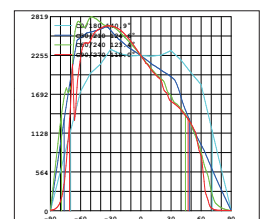

Item No.	Wattage	Lumen	LED Type	Material	Size(LxWxH)
GR1139	60W	120-145lm/w	108PCS PHILIPS SMD3030	Alu.	790x360x190mm
GR1139	75W	120-145lm/w	108PCS PHILIPS SMD3030	Alu.	790x360x191mm
GR1139	96W	120-145lm/w	108PCS PHILIPS SMD3030	Alu.	790x360x192mm
GR1139	120W	120-145lm/w	192PCS PHILIPS SMD3030	Alu.	970x415x200mm
GR1139	150W	120-145lm/w	192PCS PHILIPS SMD3030	Alu.	970x415x200mm
GR1139	180W	120-145lm/w	192PCS PHILIPS SMD3030	Alu.	970x415x200mm