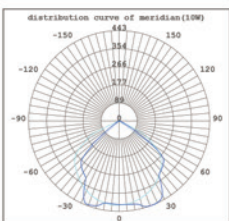

Item No.	Wattage	Lumen	Material	LED Type	Size(LxWxH)
GR1013A	10W	800lm	Alu.	SMD5730	112×30×105mm
GR1013A	20W	1600lm	Alu.	SMD5730	135×36×115mm
GR1013A	30W	2400lm	Alu.	SMD5730	185×44×155mm
GR1013A	50W	4000lm	Alu.	SMD5730	230×45×195mm
GR1013A	100W	8000lm	Alu.	SMD5730	285×55×240mm
GR1013A	150W	12000lm	Alu.	SMD5730	345×70×280mm
GR1013A	200W	16000lm	Alu.	SMD5730	425×80×325mm
GR1013A	400W	32000lm	Alu.	SMD5730	595×95×475mm