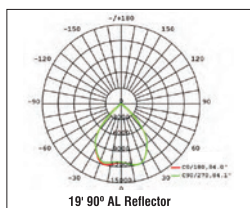

Item No.	Wattage	Lumen	LED Type	Material	Size(LxWxH)
GR1226	100W	100-110LM/W	SMD2835	Alu.	300x160mm
GR1226	150W	100-110LM/W	SMD2835	Alu.	350x160mm
GR1226	200W	100-110LM/W	SMD2835	Alu.	400x160mm