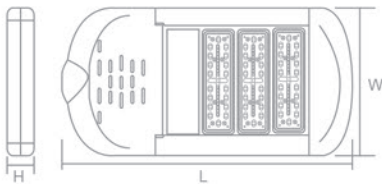

Item No.	Wattage	Lumen	LED Type	Material	Size(LxWxH)
GR1125	40W	4400lm	PHILIPS	Alu.	520×335×85mm
GR1125	60W	6600lm	PHILIPS	Alu.	520×335×85mm
GR1125	120W	13200lm	PHILIPS	Alu.	600×335×85mm
GR1125	180W	19800lm	PHILIPS	Alu.	680×335×85mm