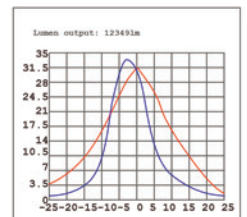

Feature

- New compact design led street lamp, Excellent appearance.
- Maintenance-free. Extremely long life reduces re-lamp frequency.
- Excellent lens design. Advanced and professional light distribution for street lighting.
- Durable housing. Rugged die-cast aluminum, scratch and fade resistant.
- No Hazardous Emissions. No UV or IR Radiation.

Item No.	Wattage	Lumen	LED Type	Material	Size(LxWxH)
GR1126	20W	2200lm	SMD2835	Alu.	330×128×58mm
GR1126	30W	3300lm	SMD2835	Alu.	370×140×58mm
GR1126	50W	5000lm	SMD2835	Alu.	430×175×58mm
GR1126	100W	10000lm	SMD2835	Alu.	580×230×83mm