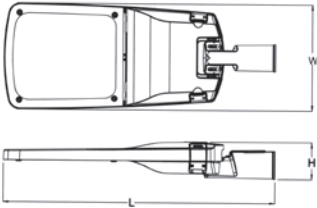

Item No.	Wattage	Lumen	LED Type	Material	Size(LxWxH)
GR1143	30W	120-145lm/w	SMD3030	Alu.	577*232.6*103.2mm
GR1143	40W	120-145lm/w	SMD3030	Alu.	577*232.6*103.2mm
GR1143	50W	120-145lm/w	SMD3030	Alu.	577*232.6*103.2mm
GR1143	60W	120-145lm/w	SMD3030	Alu.	577*232.6*103.2mm
GR1143	80W	120-145lm/w	SMD3030	Alu.	627*271.5*103.2mm
GR1143	100W	120-145lm/w	SMD3030	Alu.	627*271.5*103.2mm
GR1143	120W	120-145lm/w	SMD3030	Alu.	768*301*103.5mm
GR1143	150W	120-145lm/w	SMD3030	Alu.	768*301*103.5mm
GR1143	200W	120-145lm/w	SMD3030	Alu.	768*301*103.5mm