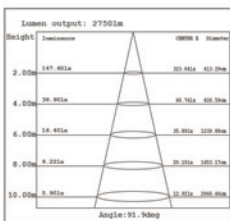

Item No.	Wattage	Light Color	LED Type	Material	Size(LxWxH)
GR1022	10W	RGB	COB	Alu.	119.7×127×36.5mm
GR1022	20W	RGB	COB	Alu.	188×203×45mm
GR1022	30W	RGB	COB	Alu.	225×245×50mm
GR1022	50W	RGB	COB	Alu.	285×300×70mm