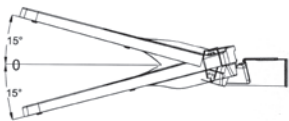

Item No.	Wattage	Lumen	LED Type	Material	Size(LxWxH)
GR1143	30W	120-145lm/w	SMD3030	Alu.	577*232.6*103.2mm
GR1143	40W	120-145lm/w	SMD3030	Alu.	577*232.6*103.2mm
GR1143	50W	120-145lm/w	SMD3030	Alu.	577*232.6*103.2mm
GR1143	60W	120-145lm/w	SMD3030	Alu.	577*232.6*103.2mm
GR1143	80W	120-145lm/w	SMD3030	Alu.	627*271.5*103.2mm
GR1143	100W	120-145lm/w	SMD3030	Alu.	627*271.5*103.2mm
GR1143	120W	120-145lm/w	SMD3030	Alu.	768*301*103.5mm
GR1143	150W	120-145lm/w	SMD3030	Alu.	768*301*103.5mm
GR1143	200W	120-145lm/w	SMD3030	Alu.	768*301*103.5mm