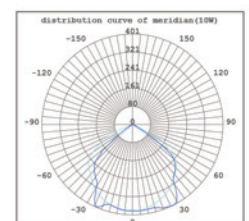

Item No.	Wattage	Lumen	LED Type	Material	Size(LxWxH)
GR1030	30W	1950-2100lm	2835LED	Alu.	730x180x285mm
GR1030	50W	3250-3500lm	2835LED	Alu.	450x220x370mm
GR1030	100W	6500-7000lm	2835LED	Alu.	515x305x245mm
GR1030	150W	9750-10500lm	2835LED	Alu.	405x355x280mm
GR1030	200W	13000-14000lm	2835LED	Alu.	400x330x330mm