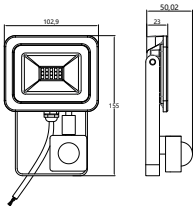

Item No.	Wattage	Lumen	LED Type	Material	Size(LxWxH)
GR1047	10W	800lm	SMD2835	Alu.	102.75x24x82.75mm
GR1047	20W	1600lm	SMD2835	Alu.	121x23x95mm
GR1047	30W	2400lm	SMD2835	Alu.	159.25x25.95x121.75mm
GR1047	50W	4000lm	SMD2835	Alu.	205.47x33.50x159.67mm
GR1047	100W	8000lm	SMD2835	Alu.	269.74x33.49x209.74mm
GR1047	120W	9600lm	SMD2835	Alu.	298x36x231mm
GR1047	150W	12000lm	SMD2835	Alu.	298x36x231mm
GR1047	200W	16000lm	SMD2835	Alu.	379.81x43.52x279.81mm
GR1047	300W	24000lm	SMD2835	Alu.	460.20x43.52x338.94mm