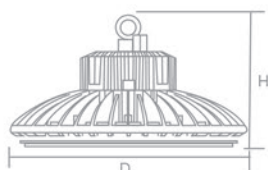

Feature

- Fashion UFO Design.
- Ultra-compact size, much smaller than traditional high bay lights.
- Durable. Efficient cooling structure, much longer lifetime and quality of the high-power product is guaranteed.
- Save electricity bill. Replace HPS or MH. Save over 50% on electricity bill of lighting.
- Maintenance Free. Extremely long life reduces re-lamp frequency.
- Excellent appearance. Rugged die-cast aluminum, scratch and fade resistant Widely used.
- Ideal for commercial or industrial lighting.