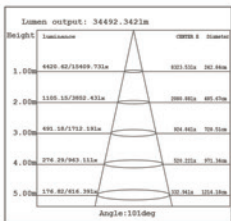

85-265V~
50/60Hz

PF
>0.9

TcT
3000-6500K

IP65

IK08

Ra
≥70

Beam angle
120°

30000h

CE GS RoHS

Item No.	Wattage	Lumen	LED Type	Material	Size(LxWxH)
GR1119A	20W	1600LM	SMD2835	Alu.	285x110x35mm
GR1119A	30W	2400LM	SMD2835	Alu.	310x125x35mm
GR1119A	50W	4000LM	SMD2835	Alu.	345x140x45mm
GR1119A	100W	8000LM	SMD2835	Alu.	525x185x45mm
GR1119A	150W	12000LM	SMD2835	Alu.	620x180x60mm