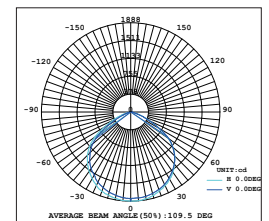

Feature

- Ultra-thin design and the shape is unique.
- Alu die casting material and high-tech spraying technology, never rust, never corrosion.
- Using new technology to ensure the integrity of the fixture is good, reliable sealing, waterproof.
- Heat dissipation quickly, long life.

Available color: