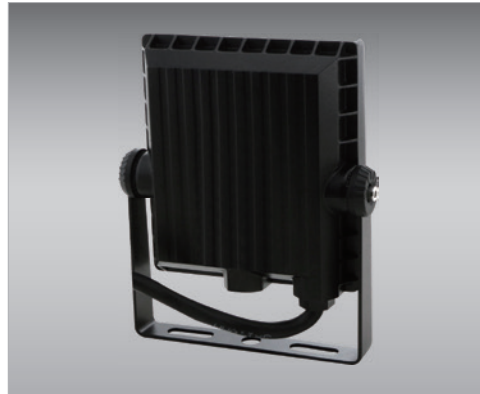

Feature

- Ultra-thin design and the shape is unique.
- Alu die casting material and high-tech spraying technology, never rust, never corrosion.
- Using new technology to ensure the integrity of the fixture is good, reliable sealing, waterproof.
- Heat dissipation quickly, long life.

Available color: