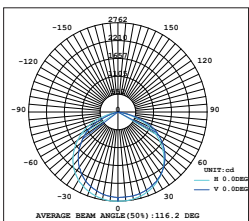

Item No.	Wattage	Lumen	LED Type	Material	Size(LxWxH)
GR1047	10W	800lm	SMD2835	Alu.	102.75x24x82.75mm
GR1047	20W	1600lm	SMD2835	Alu.	121x23x95mm
GR1047	30W	2400lm	SMD2835	Alu.	159.25x25.95x121.75mm
GR1047	50W	4000lm	SMD2835	Alu.	205.47x33.50x159.67mm
GR1047	100W	8000lm	SMD2835	Alu.	269.74x33.49x209.74mm
GR1047	120W	9600lm	SMD2835	Alu.	298x36x231mm
GR1047	150W	12000lm	SMD2835	Alu.	298x36x231mm
GR1047	200W	16000lm	SMD2835	Alu.	379.81x43.52x279.81mm
GR1047	300W	24000lm	SMD2835	Alu.	460.20x43.52x338.94mm