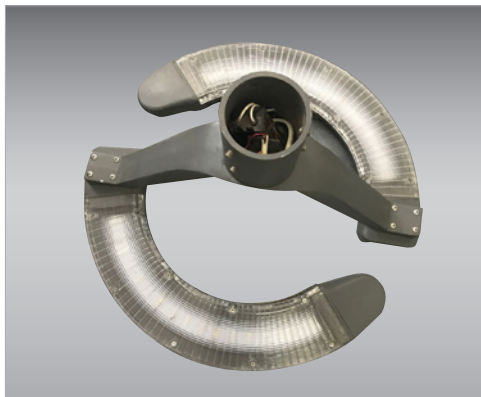

### Feature

- High strength Aluminium die casting material, surface anti-aging electrostatic spray processing, super resistance to corrosion.
- PC cover, high strength impact resistance.
- Input Voltage: AC 110-277V, 50/60Hz, IP66, IK08
- Bracket: 76mm