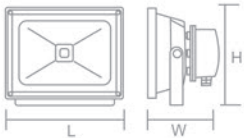

Item No.	Wattage	Lumen	LED Type	Material	Size(LxWxH)
GR1019	10W/PIR	800lm	COB	Alu.	130×82×115mm
GR1019	20W/PIR	1600lm	COB	Alu.	180×100×157mm
GR1019	30W/PIR	2400lm	COB	Alu.	225×122×197mm
GR1019	50W/PIR	4000lm	COB	Alu.	288×132×235mm
GR1019	70W	5600lm	COB	Alu.	290×120×370mm
GR1019	2x50W	8000lm	COB	Alu.	300×110×360mm
GR1020	3×50W	10500lm	COB	Alu.	430×325×200mm
GR1020	4×50W	14000lm	COB	Alu.	455×325×200mm