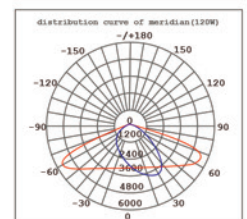

Feature

- Modular pluggable technology, on-site maintenance with simple tools.
- Good heat radiation systems.
- IP68, high waterproof rating.
- Intelligent constant current driver technology, extend the life of power supply.
- Good light distribution, uniform road lighting.

Item No.	Wattage	Lumen	Material	Size(LxWxH)
GR1120-A	40/50/60W	5200/6250/7200lm	Alu.	595×330×91mm
GR1120-B	80/100/120W	10400/12500/14400lm	Alu.	645×330×91mm
GR1120-C	120/150/180W	15600/18750/21600lm	Alu.	725×330×91mm
GR1120-D	160/200/240W	20800/25000/28800lm	Alu.	805×330×91mm
GR1120-E	200/250W	26000/31250lm	Alu.	885×330×91mm
	300W	36000lm	Alu.	985×330×91mm
GR1120-F	240/300/360W	31200/37500/43200lm	Alu.	1065×330×91mm
GR1120-G	280/350W	36400/43750lm	Alu.	1145×330×91mm