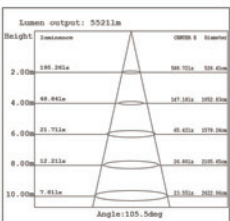

Item No.	Wattage	Lumen	Material	LED Type	Size(LxWxH)
GR1042	50W	4500lm	Alu.	SMD3030	228×192×56mm
GR1042	100W	9000lm	Alu.	SMD3030	288×243×62mm
GR1042	150W	13500lm	Alu.	SMD3030	350×284×75mm
GR1042	200W	18000lm	Alu.	SMD3030	423×323×80mm
GR1042	300W	27000lm	Alu.	SMD3030	460×375×85mm
GR1042	400W	36000lm	Alu.	SMD3030	583×378×95mm
GR1042	480W	43200lm	Alu.	SMD3030	690×378×95mm