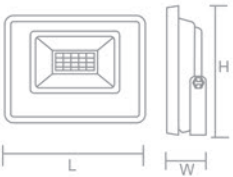

Item No.	Wattage	Lumen	Material	LED Type	Size(LxWxH)
GR1042	50W	4500lm	Alu.	SMD3030	228×192×56mm
GR1042	100W	9000lm	Alu.	SMD3030	288×243×62mm
GR1042	150W	13500lm	Alu.	SMD3030	350×284×75mm
GR1042	200W	18000lm	Alu.	SMD3030	423×323×80mm
GR1042	300W	27000lm	Alu.	SMD3030	460×375×85mm
GR1042	400W	36000lm	Alu.	SMD3030	583×378×95mm
GR1042	480W	43200lm	Alu.	SMD3030	690×378×95mm