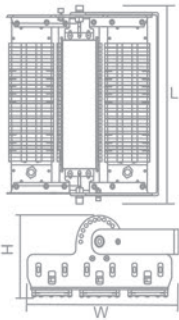

Item No.	Wattage	Lumen	LED Type	Material	Size(LxWxH)
GR1310	150W	130-140lm/w	SMD3030/SMD5050	Alu.	240x260x195mm
GR1310	200W	130-140lm/w	SMD3030/SMD5050	Alu.	348x260x195mm
GR1310	250W	130-140lm/w	SMD3030/SMD5050	Alu.	438x260x195mm
GR1310	300W	130-140lm/w	SMD3030/SMD5050	Alu.	520x260x195mm
GR1310	400W	130-140lm/w	SMD3030/SMD5050	Alu.	520x348x195mm
GR1310	500W	130-140lm/w	SMD3030/SMD5050	Alu.	520x438x195mm
GR1310	600W	130-140lm/w	SMD3030/SMD5050	Alu.	520x528x195mm