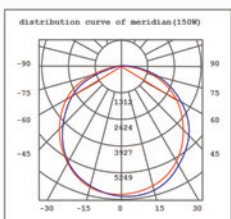

Item No.	Wattage	Lumen	LED Type	Material	Size(LxWxH)
GR1210	80W	100-130LM/W	SMD2835/3030	Alu.	320x171mm
GR1210	100W	100-130LM/W	SMD2835/3030	Alu.	320x171mm
GR1210	150W	100-130LM/W	SMD2835/3030	Alu.	320x171mm
GR1210	200W	100-130LM/W	SMD2835/3030	Alu.	430x171mm
GR1210	240W	100-130LM/W	SMD2835/3030	Alu.	430x171mm