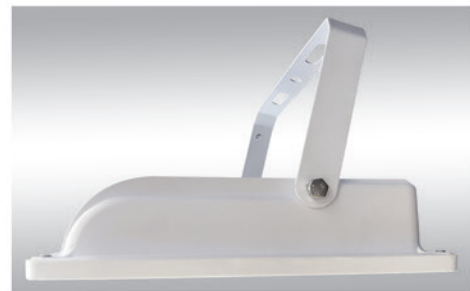

Application:

Available color:

Feature

- Ultra-thin design and the shape is unique.
- Alu die casting material and high-tech spraying technology, never rust, never corrosion.
- Using new technology to ensure the integrity of the fixture is good, reliable sealing, waterproof.
- Heat dissipation quickly, long life.