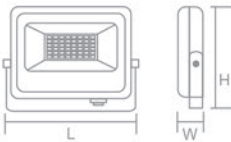

Item No.	Wattage	Lumen	Material	LED Type	Size(LxWxH)
GR1013A	10W	800lm	Alu.	SMD5730	112×30×105mm
GR1013A	20W	1600lm	Alu.	SMD5730	135×36×115mm
GR1013A	30W	2400lm	Alu.	SMD5730	185×44×155mm
GR1013A	50W	4000lm	Alu.	SMD5730	230×45×195mm
GR1013A	100W	8000lm	Alu.	SMD5730	285×55×240mm
GR1013A	150W	12000lm	Alu.	SMD5730	345×70×280mm
GR1013A	200W	16000lm	Alu.	SMD5730	425×80×325mm
GR1013A	400W	32000lm	Alu.	SMD5730	595×95×475mm