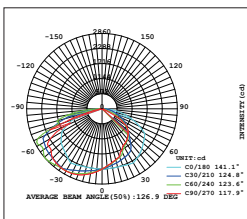

Item No.	Wattage	Lumen	LED Type	Material	Size(LxWxH)
GR1142	80W	120-145lm/w	SMD3030/5050	Alu.	550x250x125mm
GR1142	100W	120-145lm/w	SMD3030/5050	Alu.	650x255x130mm
GR1142	120W	120-145lm/w	SMD3030/5050	Alu.	650x255x130mm