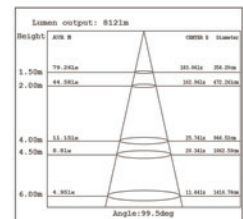

Item No.	Wattage	Lumen	LED Type	Material	Size(LxWxH)
GR1024A	10W	600Lm	COB	Alu.	145x165x240mm
GR1024A	20W	1200Lm	COB	Alu.	215x185x280mm
GR1024A	30W	1800Lm	COB	Alu.	260x220x340mm
GR1024A	50W	3000Lm	COB	Alu.	340x225x440mm
GR1024B	10W	800LM	SMD2835	Alu.	160x80x250mm
GR1024B	20W	1600LM	SMD2835	Alu.	215x85x290mm