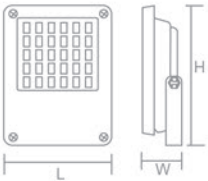

Feature

- Solar panel: A: 6V×3W (panel size: 180×155×15mm);
  B: 6V×6W (panel size: 190×290×18mm);
  C: 16V×11W (panel size: 350×251×18mm).
- Battery: A:18650 lithium battery 3.7V/4000mAh (2000mAh ×2pcs);
  B: 18650 lithium battery 3.7V/6000mAh (2000mAh ×3pcs);
  C:18650 lithium battery 11.1V/12000mAh (2000mAh ×6pcs).
- Lighting mode: light sensor and ON/OFF.
- Lighting time: 8-9 hours.
- Charging time: 6-8 hours by bright sunlight.
- Wire cable: 5 meters high quality wire cable.