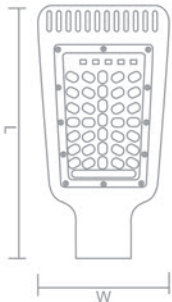

Application:

Available color:

Feature

- New compact design led Stadium lamp, Excellent appearance.
- Save electricity bill. Replace HPS OR MH. Save over 50% on electricity bill of lighting.
- Maintenance Free. Extremely long life reduces re-lamp frequency.
- Durable housing. Rugged die-cast aluminum, scratch and fade resistant.
- Tempered and the frost Glass. Safe and extremely high light transmittance.
- No Hazardous Emissions. No UV or IR Radiation.