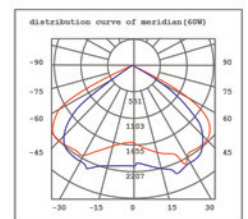

Item No.	Wattage	Lumen	LED Type	Material	Size(LxWxH)
GR1116	60W	6000lm	Osram SMD	Alu.	518×228×114mm
GR1116	120W	12000lm	Osram SMD	Alu.	750×322×145mm
GR1116	180W	18000lm	Osram SMD	Alu.	900×386×167mm