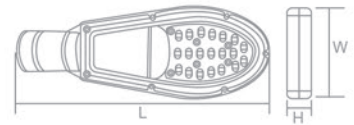

### Feature

- New compact design led street lamp, Excellent appearance.
- Maintenance-free. Extremely long life reduces re-lamp frequency.
- Excellent lens design. Advanced and professional light distribution for street lighting.
- Durable housing. Rugged die-cast aluminum, scratch and fade resistant.
- No Hazardous Emissions. No UV or IR Radiation.