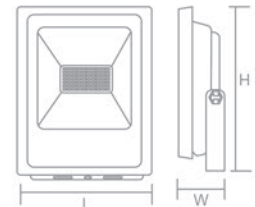

Item No.	Wattage	Lumen	LED Type	Material	Size(LxWxH)
GR1017	10W	700lm	SMD5730	Alu.	112×31×84mm
GR1017	20W	1400lm	SMD5730	Alu.	138×38×179mm
GR1017	30W	2100lm	SMD5730	Alu.	184×46×223mm
GR1017	50W	3500lm	SMD5730	Alu.	283×59×231mm
GR1017	100W	7000lm	SMD5730	Alu.	287×78×340mm
GR1017	150W	10500lm	SMD5730	Alu.	425×10×325mm
GR1017-2	150W	10500lm	SMD5730	Alu.	425×10×325mm
GR1017	200W	14000lm	SMD5730	Alu.	425×10×325mm
GR1017-2	200W	14000lm	SMD5730	Alu.	425×10×325mm
GR1017	250W	17500lm	SMD5730	Alu.	442×90×398mm
GR1017	300W	21000lm	SMD5730	Alu.	442×90×398mm
GR1017	400W	28000lm	SMD5730	Alu.	467×11×463mm