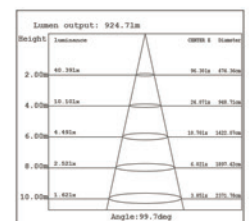

Application:

Available color:

Feature

- Ultra-thin design and the shape is unique.
- Plastic housing with Alu heat radiating material and high-tech spraying technology, never rust, never corrosion.
- Using new technology to ensure the integrity of the fixture is good, reliable sealing, waterproof.
- Heat dissipation quickly, long life.

Item No.	Wattage	Lumen	LED Type	Material	Size(LxWxH)
GR1030	30W	1950-2100lm	2835LED	Alu.	730x180x285mm
GR1030	50W	3250-3500lm	2835LED	Alu.	450x220x370mm
GR1030	100W	6500-7000lm	2835LED	Alu.	515x305x245mm
GR1030	150W	9750-10500lm	2835LED	Alu.	405x355x280mm
GR1030	200W	13000-14000lm	2835LED	Alu.	400x330x330mm