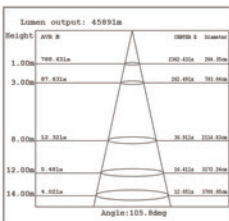

| Item No. | Wattage | Lumen   | LED Type | Material | Size(LxWxH)   |
|----------|---------|---------|----------|----------|---------------|
| GR1019   | 10W/PIR | 800lm   | COB      | Alu.     | 130×82×115mm  |
| GR1019   | 20W/PIR | 1600lm  | COB      | Alu.     | 180×100×157mm |
| GR1019   | 30W/PIR | 2400lm  | COB      | Alu.     | 225×122×197mm |
| GR1019   | 50W/PIR | 4000lm  | COB      | Alu.     | 288×132×235mm |
| GR1019   | 70W     | 5600lm  | COB      | Alu.     | 290×120×370mm |
| GR1019   | 2x50W   | 8000lm  | COB      | Alu.     | 300×110×360mm |
| GR1020   | 3×50W   | 10500lm | COB      | Alu.     | 430×325×200mm |
| GR1020   | 4×50W   | 14000lm | COB      | Alu.     | 455×325×200mm |