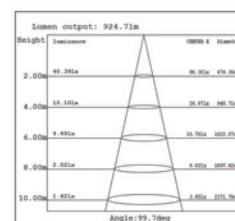

PCB BOARD without driver
Direct work on 220-240V

PCB BOARD with driver
Work range from 85-265V

Application:

Available color:

Feature

- Slim and compact design.
- Save electricity bill. Replace HPS and MH.
- Fashion appearance. Tempered Glass.
- Safe and extremely high light transmittance.
- The fixture with good heat sink system.

Item No.	Wattage	Lumen	LED Type	Material	Size(LxWxH)
GR1026A	10W	800lm	SMD2835	Alu.	120×100×20mm
GR1026A	20W	1600lm	SMD2835	Alu.	135×110×23mm
GR1026A	30W	2400lm	SMD2835	Alu.	145×115×23mm
GR1026A	50W	4000lm	SMD2835	Alu.	185×14×23mm
GR1026A	100W	8000lm	SMD2835	Alu.	275×215×30mm
GR1026A	150W	12000lm	SMD2835	Alu.	325×265×50mm
GR1026A	200W	16000lm	SMD2835	Alu.	385×295×50mm