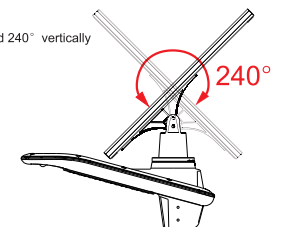

Rotated 240° vertically