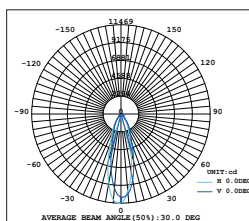

Item No.	Wattage	Lumen	LED Type	Material	Size(LxWxH)
GR1049	50W	≥ 115lm	SANAN3030	Alu.	240x50x235mm
GR1049	100W	≥ 115lm	SANAN3030	Alu.	290x50x275mm
GR1049	150W	≥ 115lm	SANAN3030	Alu.	325x50x320mm
GR1049	200W	≥ 115lm	SANAN3030	Alu.	365x50x355mm