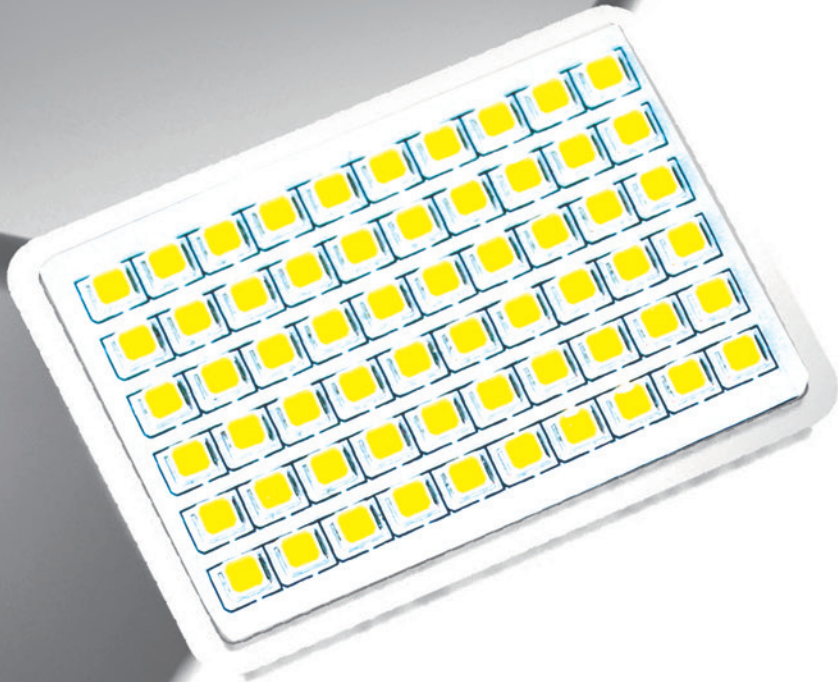

# Contents

|                        |       |
|------------------------|-------|
| LED FLOOD LIGHT .....  | 01-19 |
| LED STREET LIGHT ..... | 20-41 |
| LED HIGHBAY .....      | 42-49 |
| LED TUNNEL LIGHT ..... | 50    |
| LED GARDEN LIGHT ..... | 52    |
| LED WALL PACK .....    | 53    |