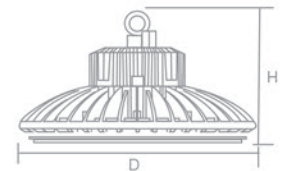

Item No.	Wattage	Lumen	LED Type	Material	Size(LxWxH)
GR1227	100W	> 12000lm	PHILIPS 3030 SMD	Alu.	280x50mm
GR1227	150W	> 18000lm	PHILIPS 3030 SMD	Alu.	337x50mm
GR1227	200W	> 24000lm	PHILIPS 3030 SMD	Alu.	400x50mm
GR1227	240W	> 28800lm	PHILIPS 3030 SMD	Alu.	400x50mm