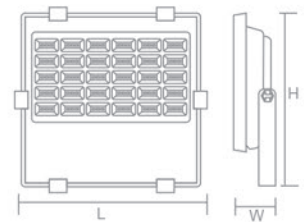

Application:

Available color:

Feature

- Ultra-thin design and the shape is unique.
- Plastic housing with Alu heat radiating material and high-tech spraying technology, never rust, never corrosion.
- Using new technology to ensure the integrity of the fixture is good, reliable sealing, waterproof.
- Heat dissipation quickly, long life.

Item No.	Wattage	Lumen	LED Type	Material	Size(LxWxH)
GR1030	30W	1950-2100lm	2835LED	Alu.	730x180x285mm
GR1030	50W	3250-3500lm	2835LED	Alu.	450x220x370mm
GR1030	100W	6500-7000lm	2835LED	Alu.	515x305x245mm
GR1030	150W	9750-10500lm	2835LED	Alu.	405x355x280mm
GR1030	200W	13000-14000lm	2835LED	Alu.	400x330x330mm