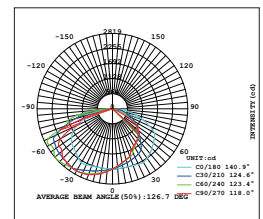

Feature

- Fashionable and modern appearance.
- Better heat radiation systems.
- Toughened glass, high strength, impact resistance.
- high reflection index anodized aluminum.

Application:

Available color:

Item No.	Wattage	Lumen	LED Type	Material	Size(LxWxH)
GR1139	60W	120-145lm/w	108PCS PHILIPS SMD3030	Alu.	790x360x190mm
GR1139	75W	120-145lm/w	108PCS PHILIPS SMD3030	Alu.	790x360x191mm
GR1139	96W	120-145lm/w	108PCS PHILIPS SMD3030	Alu.	790x360x192mm
GR1139	120W	120-145lm/w	192PCS PHILIPS SMD3030	Alu.	970x415x200mm
GR1139	150W	120-145lm/w	192PCS PHILIPS SMD3030	Alu.	970x415x200mm
GR1139	180W	120-145lm/w	192PCS PHILIPS SMD3030	Alu.	970x415x200mm