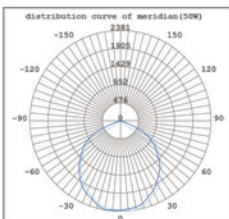

Item No.	Wattage	Lumen	LED Type	Material	Size(LxWxH)
GR1019	10W/PIR	800lm	COB	Alu.	130×82×115mm
GR1019	20W/PIR	1600lm	COB	Alu.	180×100×157mm
GR1019	30W/PIR	2400lm	COB	Alu.	225×122×197mm
GR1019	50W/PIR	4000lm	COB	Alu.	288×132×235mm
GR1019	70W	5600lm	COB	Alu.	290×120×370mm
GR1019	2x50W	8000lm	COB	Alu.	300×110×360mm
GR1020	3×50W	10500lm	COB	Alu.	430×325×200mm
GR1020	4×50W	14000lm	COB	Alu.	455×325×200mm