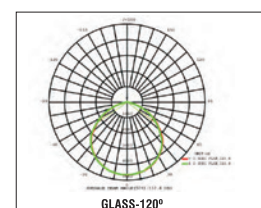

Item No.	Wattage	Lumen	LED Type	Material	Size(LxWxH)
GR1227	100W	> 12000lm	PHILIPS 3030 SMD	Alu.	280x50mm
GR1227	150W	> 18000lm	PHILIPS 3030 SMD	Alu.	337x50mm
GR1227	200W	> 24000lm	PHILIPS 3030 SMD	Alu.	400x50mm
GR1227	240W	> 28800lm	PHILIPS 3030 SMD	Alu.	400x50mm