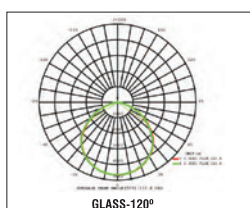

Item No.	Wattage	Lumen	LED Type	Material	Size(LxWxH)
GR1226	100W	100-110LM/W	SMD2835	Alu.	300x160mm
GR1226	150W	100-110LM/W	SMD2835	Alu.	350x160mm
GR1226	200W	100-110LM/W	SMD2835	Alu.	400x160mm