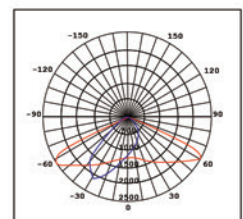

Item No.	Wattage	Lumen	LED Type	Material	Size(LxWxH)
GR1127	50W	5500lm	3535 CREE	Alu.	645×265×125mm
GR1127	80W	8800lm	3535 CREE	Alu.	645×265×125mm
GR1127	120W	13200lm	3535 CREE	Alu.	775×320×140mm
GR1127	150W	16500lm	3535 CREE	Alu.	775×320×140mm