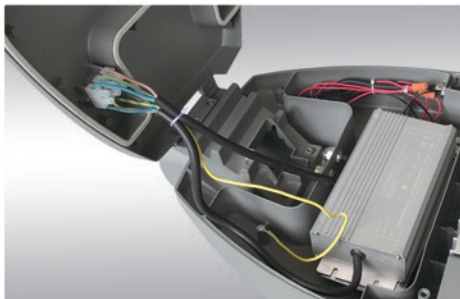

Application:

Available color:

**Feature**

- New design module Led street lamp.
- Save electricity bill. Replace HPS.
- Maintenance-free. Extremely long life reduces re-lamp frequency.
- Enhanced safety. With a superior optical control, LED road lighting fixtures efficiently generates uniform white light, and will enhanced the safety of street.
- Durable housing. Rugged die-cast aluminum, scratch and fade resistant.
- No Hazardous Emissions. No UV or IR Radiation.