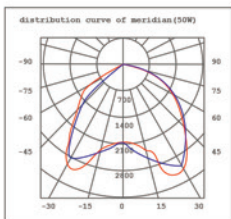

Item No.	Wattage	Lumen	LED Type	Material	Size(DxH)
GR1218	30W	2400lm	COB	Alu.	φ45×34mm
GR1218	50W	4000lm	COB	Alu.	φ45×37mm
GR1218	70W	5600lm	COB	Alu.	φ50×43mm
GR1218	80W	6400lm	COB	Alu.	φ50×43mm
GR1218	100W	8000lm	COB	Alu.	φ50×47mm
GR1218	3x50W	12000lm	COB	Alu.	φ50×47.7mm
GR1218	4x50W	16000lm	COB	Alu.	φ50×55mm