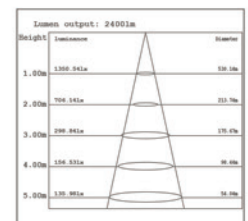

Feature

- Slim and compact design.
- Save electricity bill. Replace HPS and MH.
- Fashion appearance. Tempered Glass.
- Safe and extremely high light transmittance.
- The fixture with good heat sink system.

Application:

Available color:

Item No.	Wattage	Lumen	LED Type	Material	Size(LxWxH)
GR1017	10W	700lm	SMD5730	Alu.	112×31×84mm
GR1017	20W	1400lm	SMD5730	Alu.	138×38×179mm
GR1017	30W	2100lm	SMD5730	Alu.	184×46×223mm
GR1017	50W	3500lm	SMD5730	Alu.	283×59×231mm
GR1017	100W	7000lm	SMD5730	Alu.	287×78×340mm
GR1017	150W	10500lm	SMD5730	Alu.	425×10×325mm
GR1017-2	150W	10500lm	SMD5730	Alu.	425×10×325mm
GR1017	200W	14000lm	SMD5730	Alu.	425×10×325mm
GR1017-2	200W	14000lm	SMD5730	Alu.	425×10×325mm
GR1017	250W	17500lm	SMD5730	Alu.	442×90×398mm
GR1017	300W	21000lm	SMD5730	Alu.	442×90×398mm
GR1017	400W	28000lm	SMD5730	Alu.	467×11×463mm