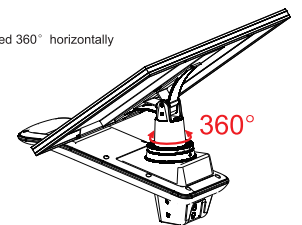

### Feature

- Use solar power, no cable, convenient installation.
- Using lithium iron phosphate battery to extend the service life.
- Charging time: 3 or 4 hours.
- Working time: 3 rainy days.

Rotated 360° horizontally