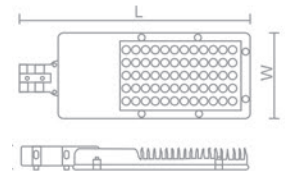

Feature

- Economy and compact design type.
- Save electricity bill. Replace HPS OR MH. Save over 50% on electricity bill of lighting.
- Maintenance Free. Extremely long life reduces re-lamp frequency.
- Durable housing. Rugged die-cast aluminum, scratch and fade resistant.
- Tempered and the frost Glass. Safe and extremely high light transmittance.
- No Hazardous Emissions. No UV or IR Radiation.

Item No.	Wattage	Lumen	LED Type	Material	Size(LxWxH)
GR1117	30W	2400lm	SMD3030	Alu.	496×218×70mm
GR1117	60W	4800lm	SMD3030	Alu.	613×270×70mm
GR1117	90W	7200lm	SMD3030	Alu.	703×293×70mm
GR1117	120W	9600lm	SMD3030	Alu.	703×293×70mm
GR1117	150W	12000lm	SMD3030	Alu.	803×310×70mm